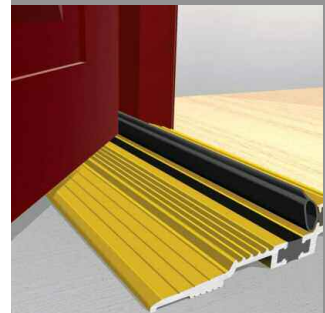

Door
Threshold